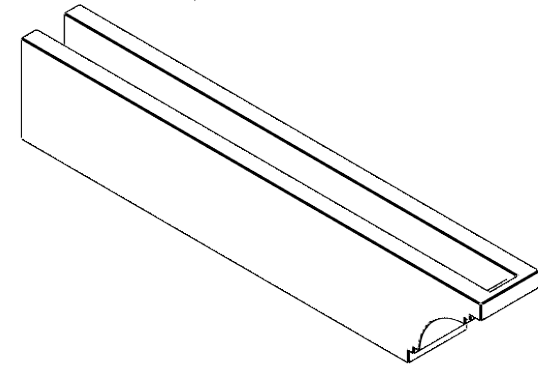

ITEM NUMBER: RFTURO040X06000X32000X006PEC00RCPR

4"W X 6"H X 32"L TIMBERTHANE ROUGH CEDAR PESCADERO FAUX WOOD OPEN RAFTER TAIL, 6"L END, PRIMED TAN

GENERATED DATE : 03/02/2023

EKENA MILLWORK
 2300 WEST MAIN ST.
 CLARKSVILLE, TX 75426
 TOLL FREE: 866-607-0453
 WWW.EKENAMILLWORK.COM

NOTES

1. INSTALLATION TO BE COMPLETED IN ACCORDANCE WITH MANUFACTURER'S SPECIFICATIONS.
2. DRAWING MAY NOT BE TO SCALE
3. THIS DRAWING IS INTENDED FOR DESIGN AND PLANNING PURPOSES ONLY.
4. ALL INFORMATION CONTAINED HEREIN WAS CURRENT AT THE TIME OF DEVELOPMENT BUT MUST BE REVIEWED AND APPROVED BY THE PRODUCT MANUFACTURER TO BE CONSIDERED ACCURATE.
5. TIMBERTHANE ARCHITECTURAL PRODUCTS ARE MADE FROM HIGH DENSITY URETHANE AND COME FACTORY PRIMED