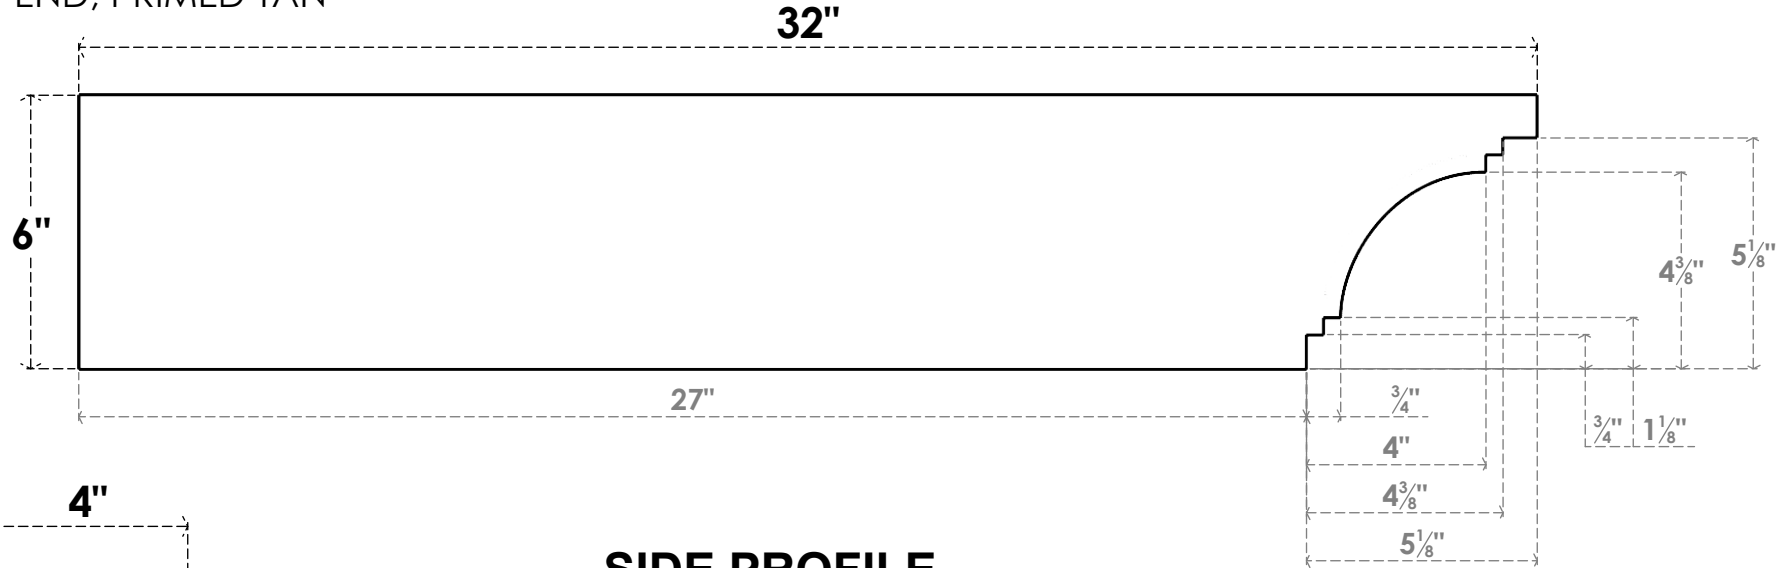

ITEM NUMBER: RFTURO040X06000X32000X006PEC00RCPR

4"W X 6"H X 32"L TIMBERTHANE ROUGH CEDAR PESCADERO FAUX WOOD OPEN RAFTER TAIL, 6"L END, PRIMED TAN

GENERATED DATE : 03/02/2023

EKENA MILLWORK
 2300 WEST MAIN ST.
 CLARKSVILLE, TX 75426
 TOLL FREE: 866-607-0453
 WWW.EKENAMILLWORK.COM

NOTES

1. INSTALLATION TO BE COMPLETED IN ACCORDANCE WITH MANUFACTURER'S SPECIFICATIONS.
2. DRAWING MAY NOT BE TO SCALE
3. THIS DRAWING IS INTENDED FOR DESIGN AND PLANNING PURPOSES ONLY.
4. ALL INFORMATION CONTAINED HEREIN WAS CURRENT AT THE TIME OF DEVELOPMENT BUT MUST BE REVIEWED AND APPROVED BY THE PRODUCT MANUFACTURER TO BE CONSIDERED ACCURATE.
5. TIMBERTHANE ARCHITECTURAL PRODUCTS ARE MADE FROM HIGH DENSITY URETHANE AND COME FACTORY PRIMED