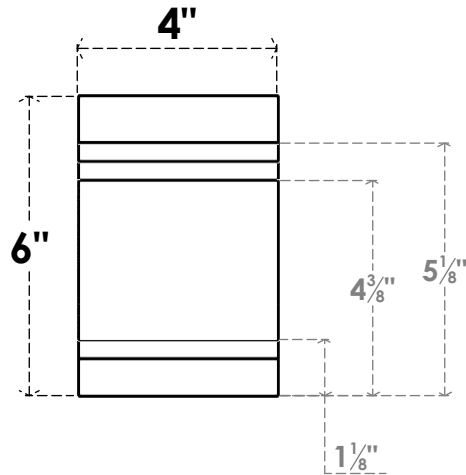

ITEM NUMBER: RFTURO040X06000X32000X006PEC00RCPR

4"W X 6"H X 32"L TIMBERTHANE ROUGH CEDAR PESCADERO FAUX WOOD OPEN RAFTER TAIL, 6"L END, PRIMED TAN

GENERATED DATE : 03/02/2023

EKENA MILLWORK
 2300 WEST MAIN ST.
 CLARKSVILLE, TX 75426
 TOLL FREE: 866-607-0453
 WWW.EKENAMILLWORK.COM

NOTES

1. INSTALLATION TO BE COMPLETED IN ACCORDANCE WITH MANUFACTURER'S SPECIFICATIONS.
2. DRAWING MAY NOT BE TO SCALE
3. THIS DRAWING IS INTENDED FOR DESIGN AND PLANNING PURPOSES ONLY.
4. ALL INFORMATION CONTAINED HEREIN WAS CURRENT AT THE TIME OF DEVELOPMENT BUT MUST BE REVIEWED AND APPROVED BY THE PRODUCT MANUFACTURER TO BE CONSIDERED ACCURATE.
5. TIMBERTHANE ARCHITECTURAL PRODUCTS ARE MADE FROM HIGH DENSITY URETHANE AND COME FACTORY PRIMED